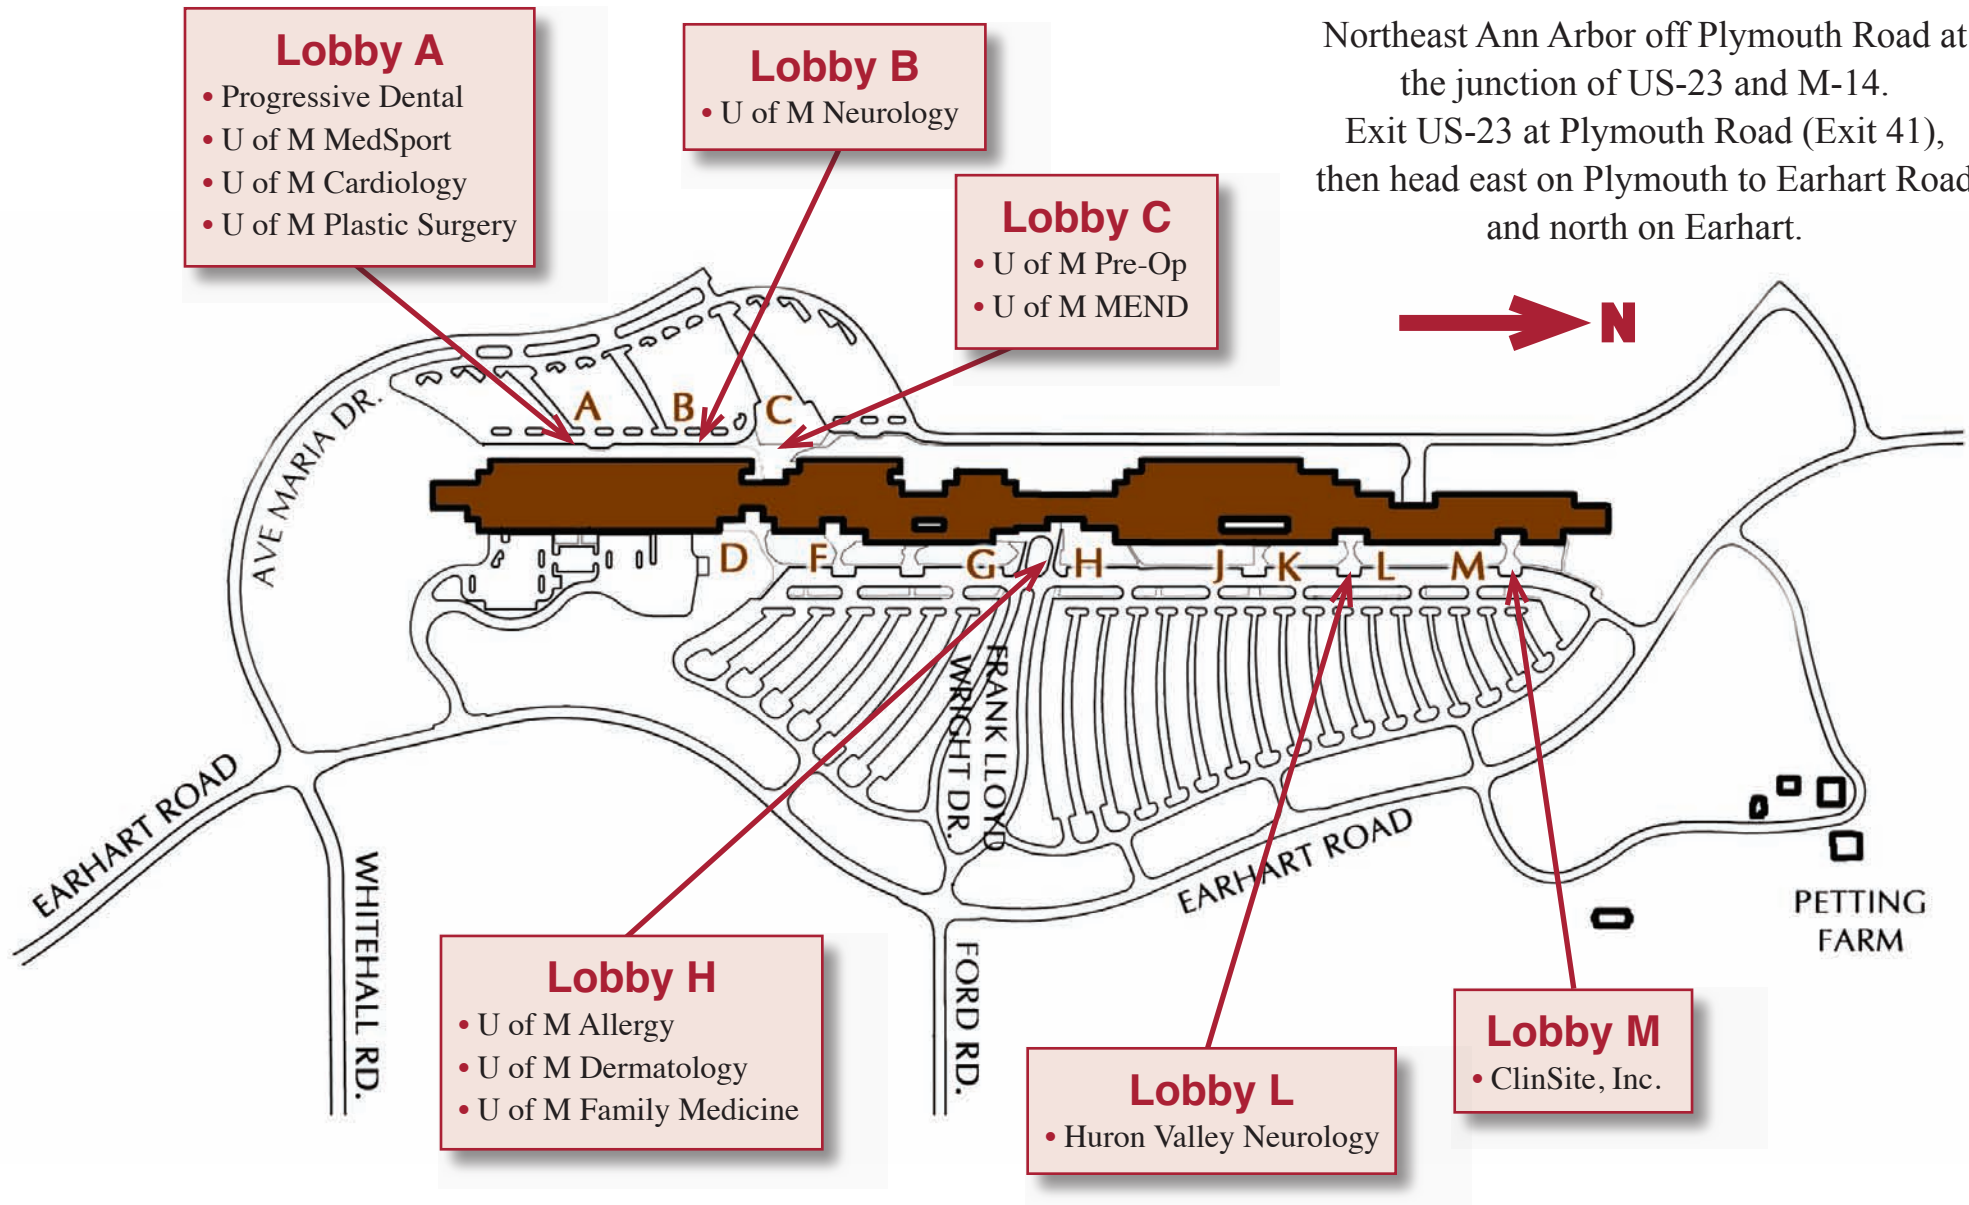

HEALTH SERVICES AT DOMINO'S FARMS OFFICE PARK

Domino's Farms Office Park is located in Northeast Ann Arbor off Plymouth Road at the junction of US-23 and M-14.

Exit US-23 at Plymouth Road (Exit 41), then head east on Plymouth to Earhart Road and north on Earhart.

Domino's Farms Office Park provides a number of services to meet your needs while visiting health and medical facilities. Please feel free to use the café, post office, and other amenities, located along "Main Street" on the lower level of the complex.