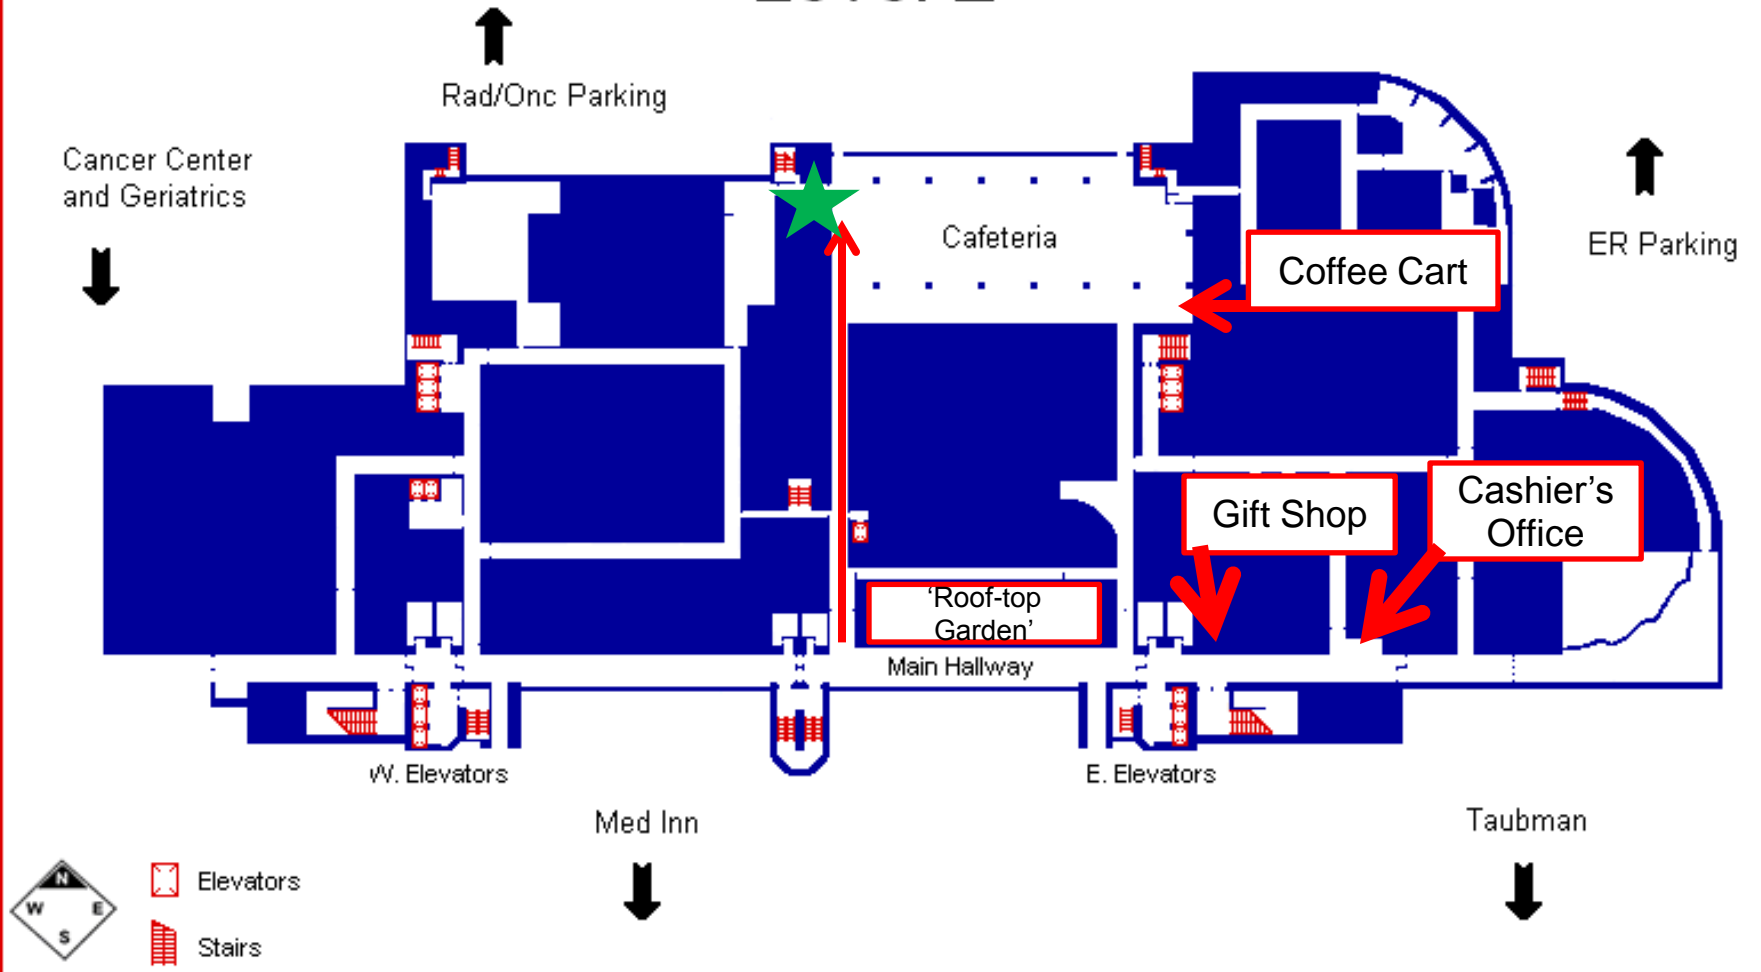

# University Hospital Level 2

Univ Hospital Cafeteria, Dining Room D: On the 2<sup>nd</sup> Floor of University Hospital enter the Cafeteria, Dining Room D is in the back corner as indicated by the Green Star.