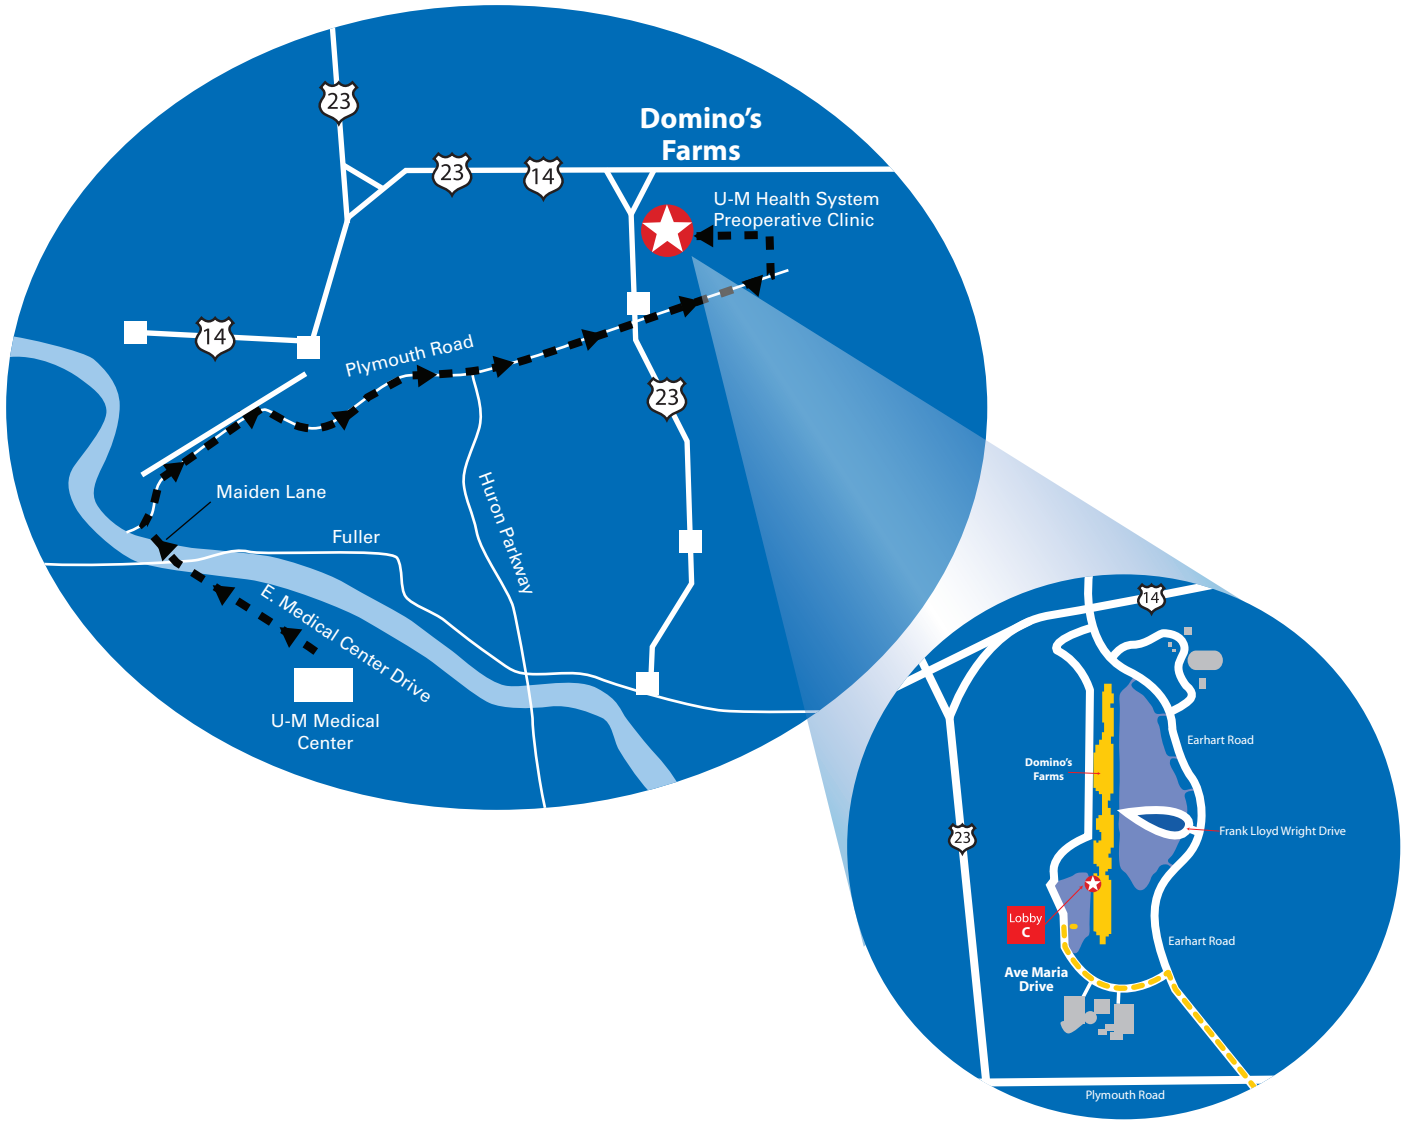

Directions From the East

From I-94 west, take US-23 north (**exit 180B**). Follow US-23 north to Plymouth Road (exit 41). Turn right (East) on Plymouth Road (Plymouth Road becomes Plymouth-Ann Arbor Road). Turn left on Earhart Road. Turn left on Ave Maria Drive look for signs for Lobby C.

Directions From the West

From I-94 east, take US-23 north (**exit 180B**). Follow US-23 north to Plymouth Road (exit 41). Turn right (East) on Plymouth Road (Plymouth Road becomes Plymouth-Ann Arbor Road). Turn left on Earhart Road. Turn left on Ave Maria Drive look for signs for Lobby C.

Directions Inside Lobby C of Domino's Farms

Upon entering Lobby C, please turn Right and proceed a short distance past the Montessori school.

University of Michigan
Health System

University of Michigan Health System Preoperative Clinic

24 Frank Lloyd Wright Drive
Lobby C, Level 1, Suite C1100
Ann Arbor, MI 48106

Driving directions from U-M Medical Center to U-M Health System Preoperative Clinic.

- Head northwest on E Medical Center Dr toward Fuller Road400 ft
- Continue on Maiden Lane0.4 mi
- Turn right at Plymouth Road3.6 mi
- Turn left at Earhart Road1.0 mi
- Turn left at Ave Maria Drive