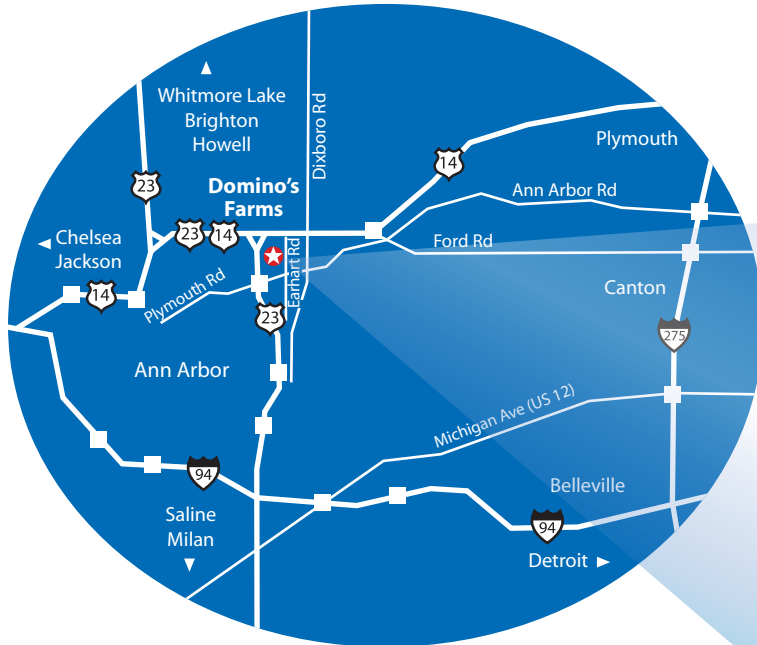

University of Michigan
Health System

University of Michigan Health System Preoperative Clinic

24 Frank Lloyd Wright Drive
Lobby C, Level 1, Suite C1100
Ann Arbor, MI 48106

Driving Directions to U-M Health System Preoperative Clinic

Directions From the North

Follow US-23 south to Plymouth Road (**exit 41**). Turn left on Plymouth Road (Plymouth Road becomes Plymouth-Ann Arbor Road). Turn left on Earhart Road. Turn left on Ave Maria Drive look for signs for Lobby C.

Directions From the Northeast

From M-14 West, take US-23 South to (**exit 41**) (Plymouth Road). Turn left (East) on Plymouth Road. Turn left on Earhart Road. Turn left on Ave Maria Drive look for signs for Lobby C.

Directions From the East

From I-94 west, take US-23 north (**exit 180B**). Follow US-23 north to Plymouth Road (exit 41). Turn right (East) on Plymouth Road (Plymouth Road becomes Plymouth-Ann Arbor Road). Turn left on Earhart Road. Turn left on Ave Maria Drive look for signs for Lobby C.

Directions From the South

Follow US-23 north to Plymouth Road (**exit 41**). Turn right on Plymouth Road (Plymouth Road becomes Plymouth-Ann Arbor Road). Turn left on Earhart Road. Turn left on Ave Maria Drive look for signs for Lobby C.

Directions From the West

From I-94 east, take US-23 north (**exit 180B**). Follow US-23 north to Plymouth Road (exit 41). Turn right (East) on Plymouth Road (Plymouth Road becomes Plymouth-Ann Arbor Road). Turn left on Earhart Road. Turn left on Ave Maria Drive look for signs for Lobby C.

Directions Inside Lobby C of Domino's Farms

Upon entering Lobby C, please turn Right and proceed a short distance past the Montessori school.